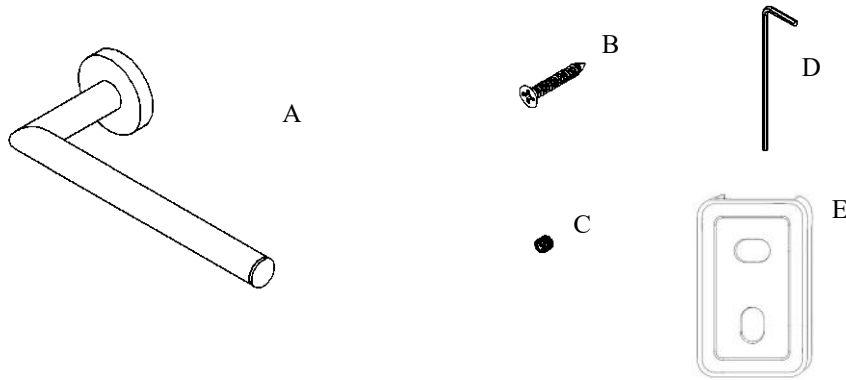

Exhilarating by Design

Volkano Summit 8" Towel Bar Installation Guide

Code: V63323, V63324, V63325

Parts Included	QTY
A - Towel Bar	1
B - Screw	2
C - Set Screw	1
D - Allen Key	1
E - Bracket	1

Model #	Description	Finish	Weight (lb)	WxHxD (mm)	WxHxD (Inches)	Metal Type
V63323	Summit 8" Towel Bar	Chrome	0.77	219 x 52 x 85	8.6 x 2 x 3.3	Brass
V63324	Summit 8" Towel Bar	Brushed Nickel	0.77	219 x 52 x 85	8.6 x 2 x 3.3	Brass
V63325	Summit 8" Towel Bar	Matte Black	0.77	219 x 52 x 85	8.6 x 2 x 3.3	Brass